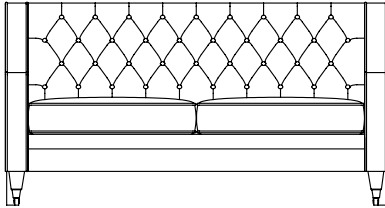

TECHNICAL INFORMATION

- *Deep buttoned back detailing*
- *Removable castored legs*
- *Piped removable seat cushion*

3 SEATER SOFA

H900mm W2000mm D900mm

2 SEATER SOFA

H900mm W1700mm D900mm

ARMCHAIR

H900mm W800mm D900mm