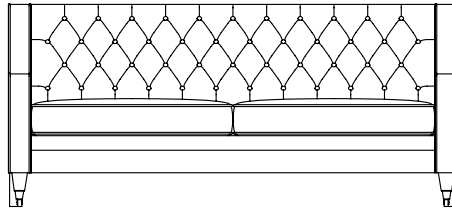

MADE BY MERIDIAN

Our CNC Precision cut birch ply frames are fitted with solid timber rails on all load bearing areas, before a generous number of steel serpentine springs are attached using solid steel clips.

TECHNICAL INFORMATION

- *Deep buttoned back detailing*
- *Removable castored legs*
- *Piped removable seat cushion*

3 SEATER SOFA

H900mm W2000mm D900mm

2 SEATER SOFA

H900mm W1700mm D900mm

ARMCHAIR

H900mm W800mm D900mm